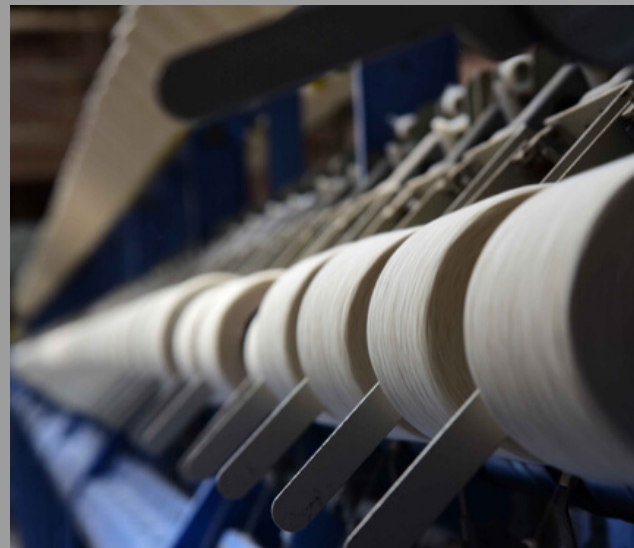

Infrastructure

State of the art machinery operating out of modern facility. Quality has been built in our foundation. Modern technology using European Smit Rapier looms, Electronic Bonas jacquard & Package dyeing to fulfill all the qualities to make towel Luxrior.