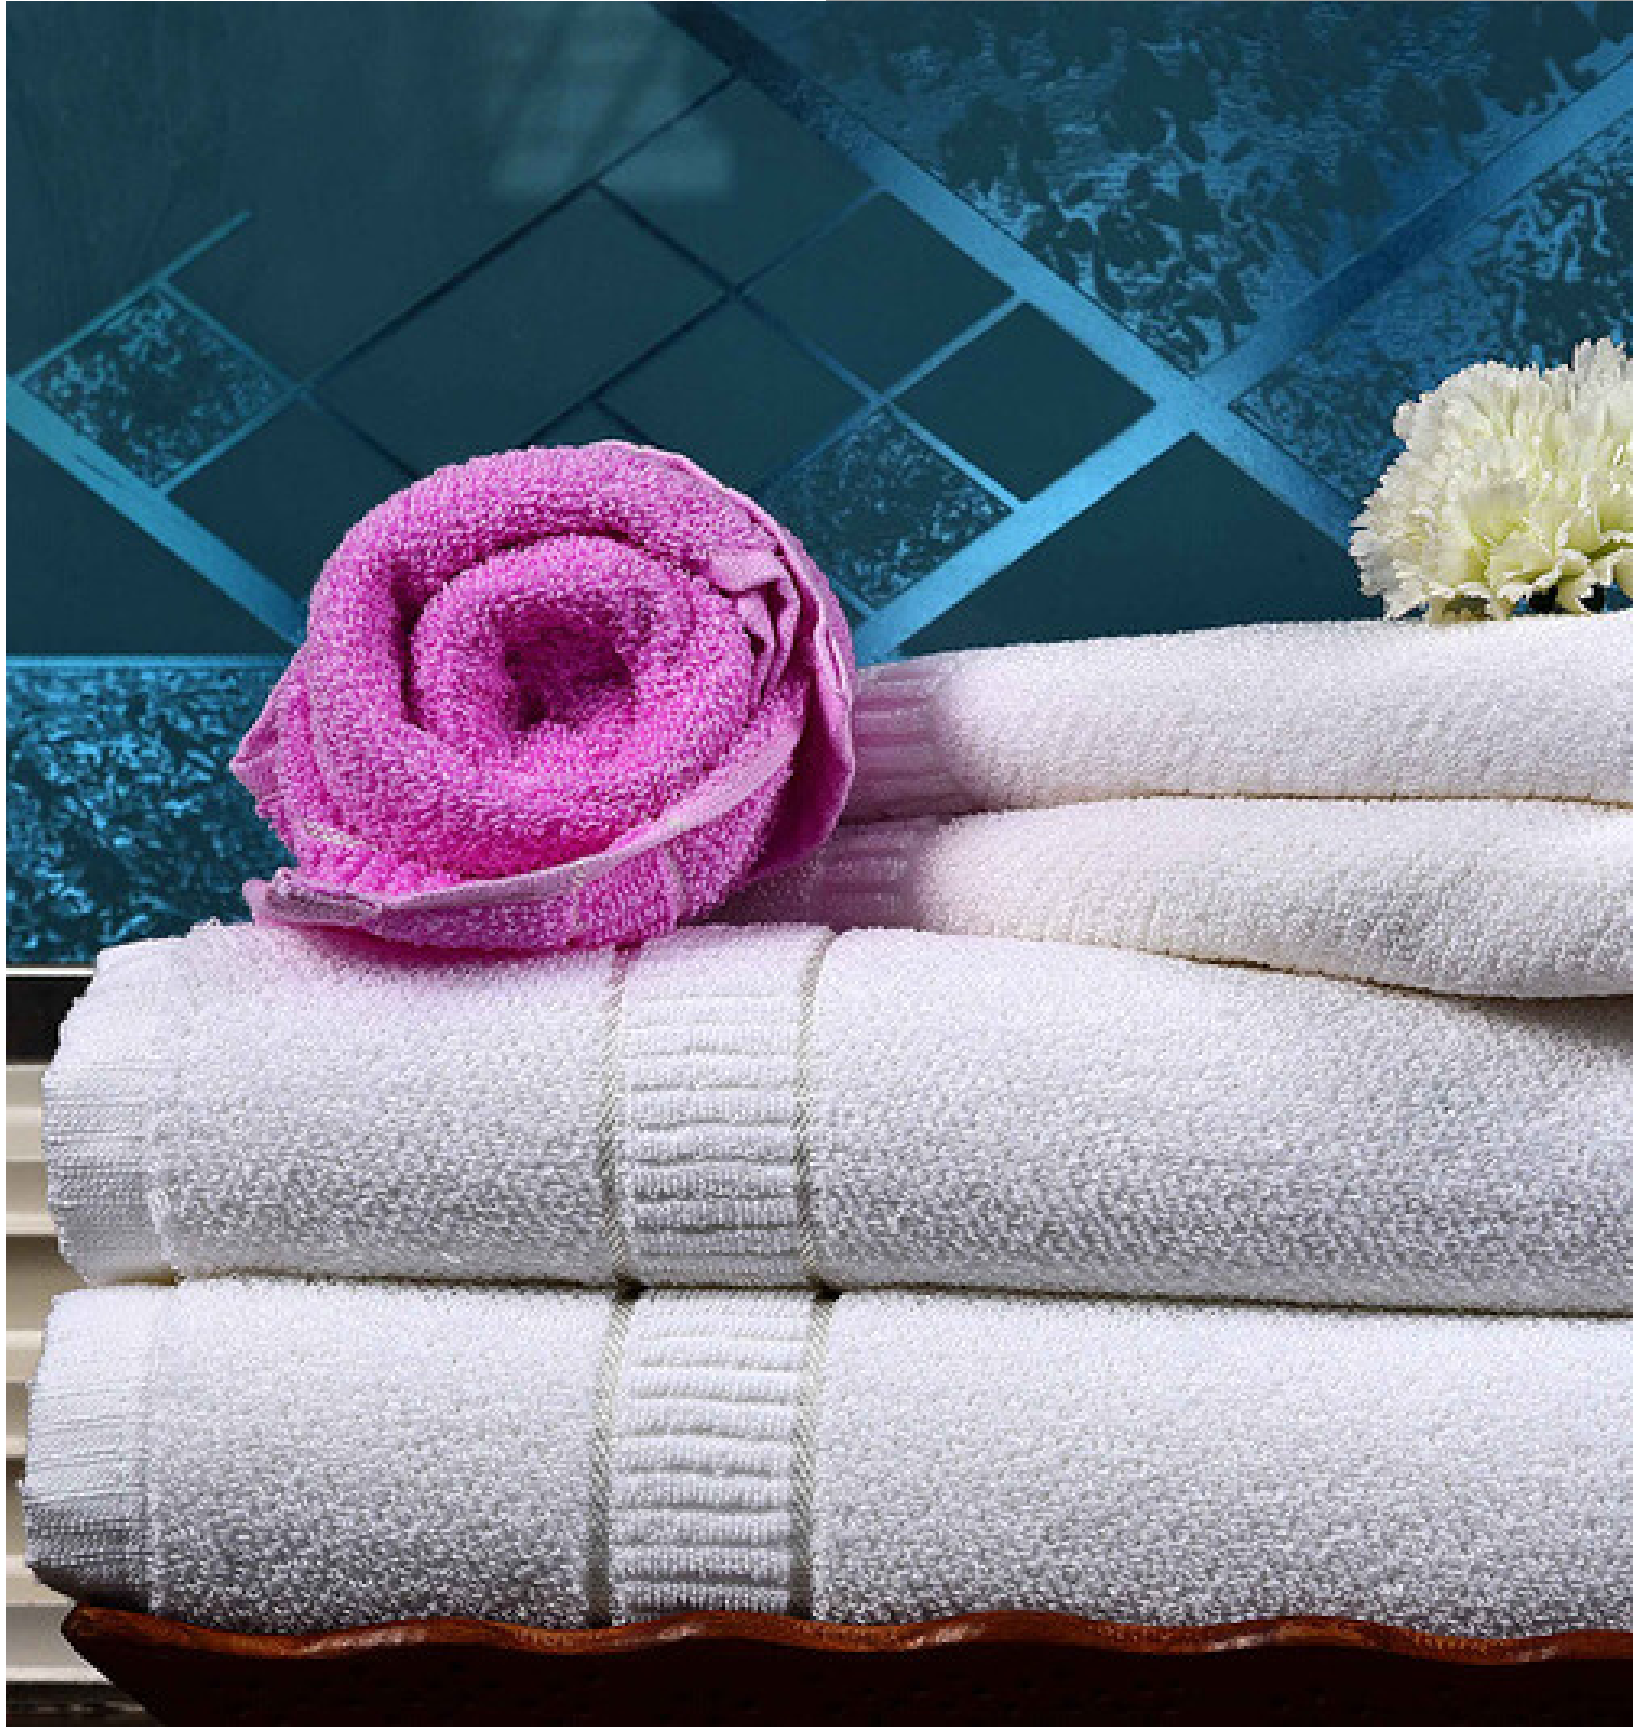

SUPER WHITE

Absorbing well, drying quickly, soft & comfortable to use, these super white towels are the thing you need after a warm bath or cold shower. Simplicity of these towels make them perfect product for all family.

- Fabric Used : 100% Cotton
- Sizes :
  - -Bath Towel - 74 x 149 cm (30 60)
  - -Pool Towel - 89 x 178 cm (36 72)
  - -Hand Towel - 34 x 51 cm (14 21)