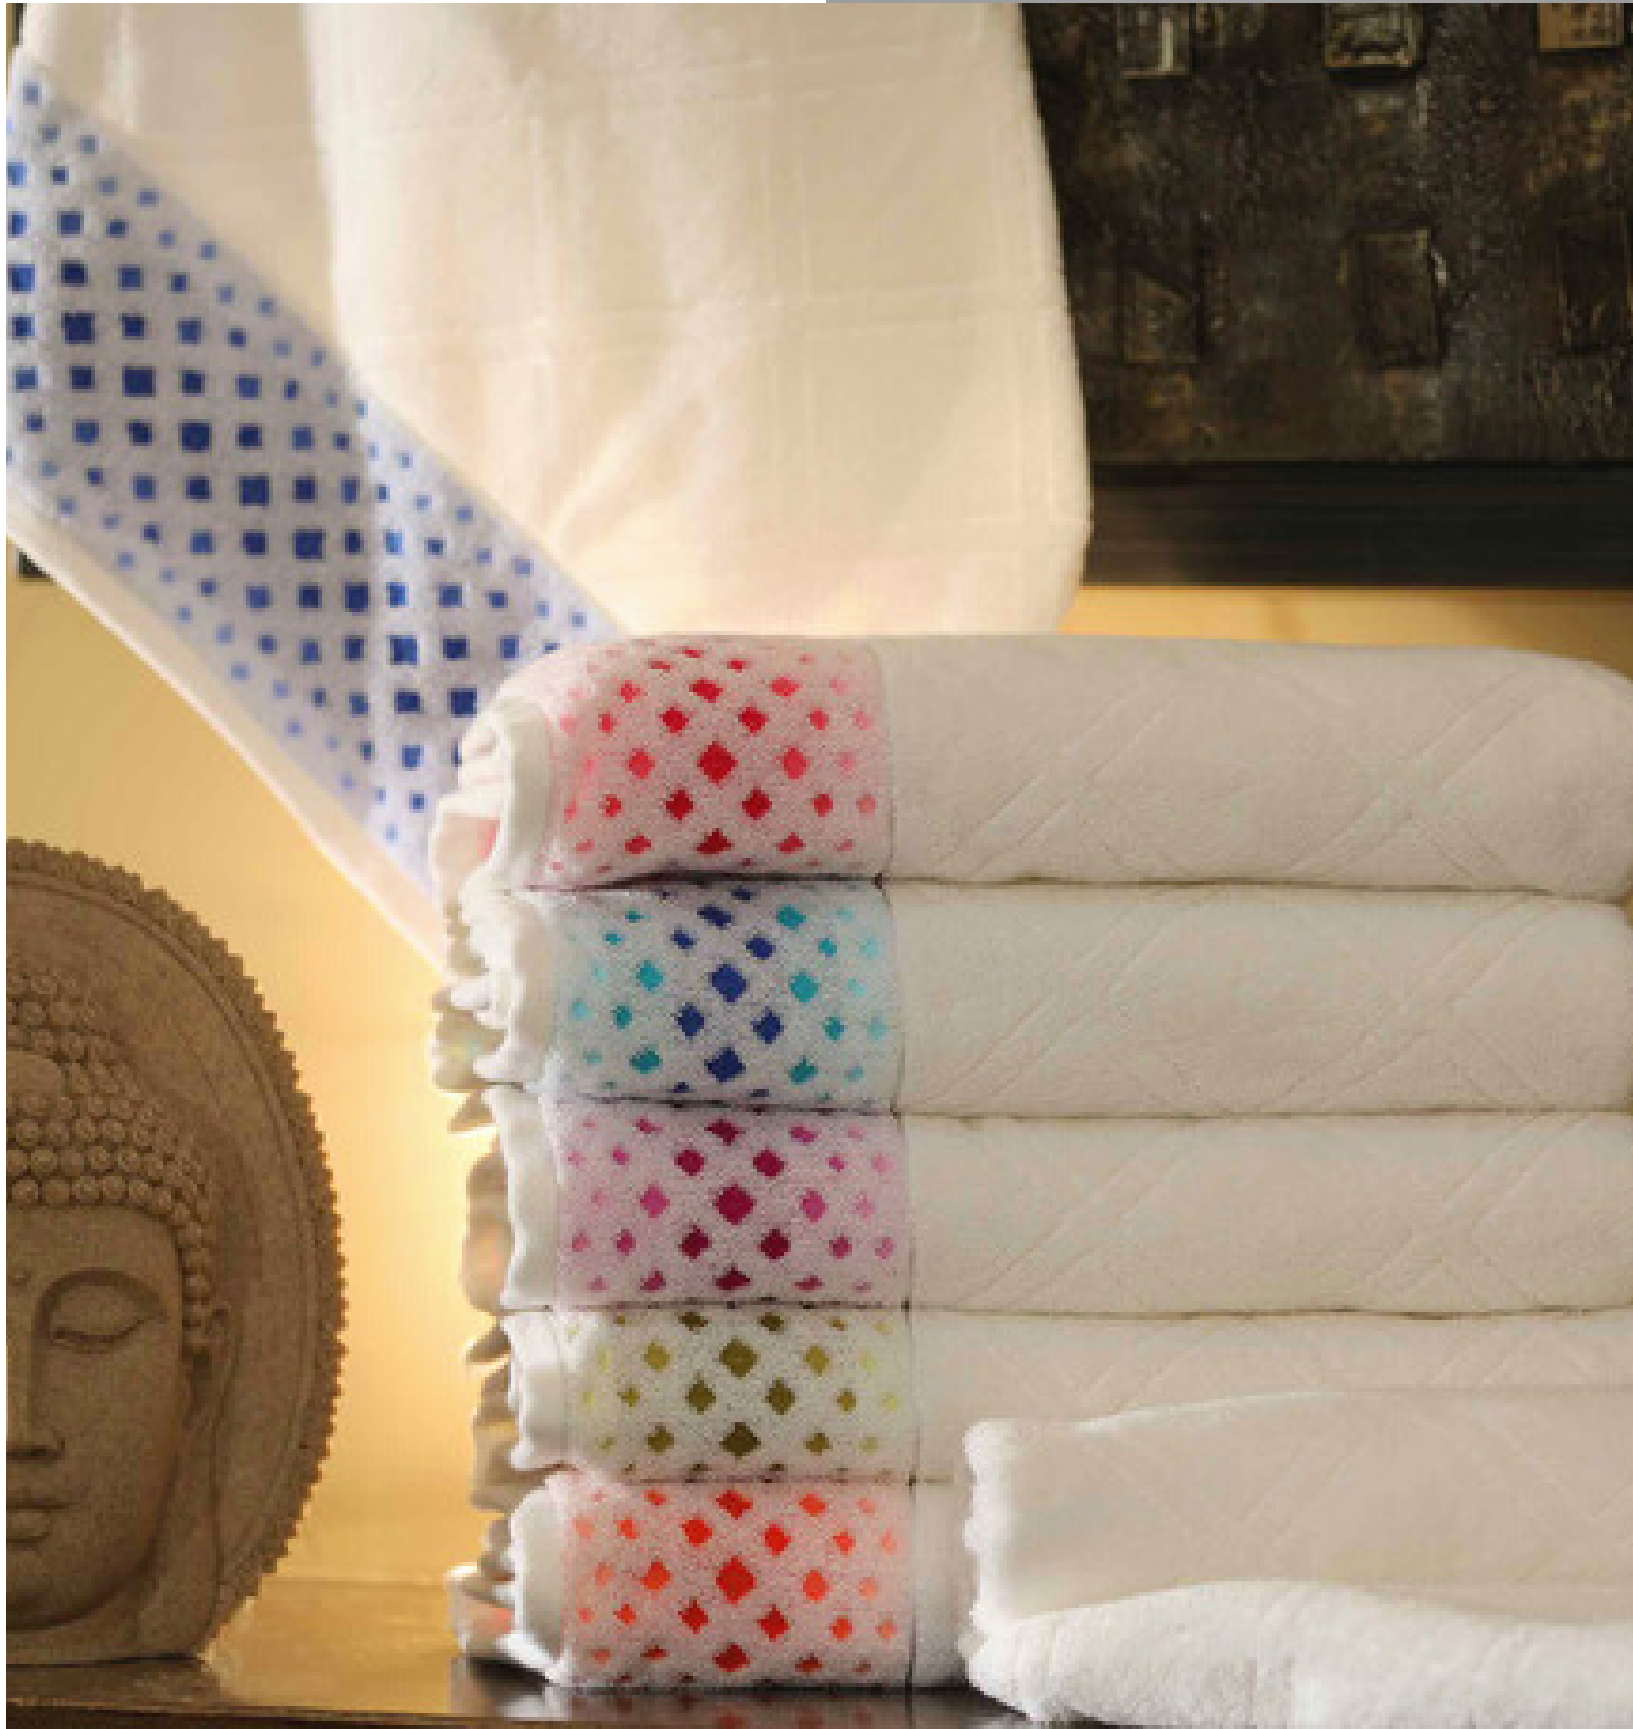

- Fabric Used : 100% Cotton
- Sizes :
 - Bath Towel - 75 x 150 cm (30 60)
 - Hand Towel - 40 X 60 cm (16 24)

Available Colours

Moon White PEARL

Enhance your bathing experience with an irreplaceable ultra soft towels. Fusion of elegant patterns with decent borders will surely brighten up your mornings.

- Fabric Used : 100% Cotton
- Sizes :
 - Bath Towel - 75 x 150 cm (30 60)

ASSORTED COLOURED BORDERS.

Moon White CRYSTAL

Ultra soft and amazingly absorbent, these towels exquisitely woven for superior thickness and comfort. Weaving technique have been innovatively used to develop interesting play of texture to provide superior border.